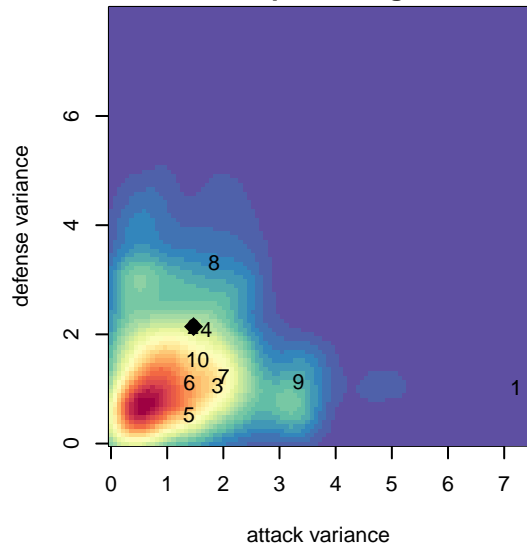

# Westside Timbers Copa B00

Westside Timbers  
 Beaverton, OR  
 B00 total strength=1699  
 attack=32.75 defense=15.47  
 spr league = Win OYS B00 Premier  
 notes= Bain 2013

alt names used:  
 Westside Timbers 00B Copa  
 WT 00B Copa  
 WESTSIDE TIMBERS SC WT B00 COPA (OR)  
 Westside Timbers 00B Copa

Venues played:  
 2016 Showcase of Champions U17/16 Platinun  
 2016 Beaverton Cup BU17 Gold  
 2016 Win OYS B00 Premier  
 2016 OYS State Cup B00

**Westside Timbers Copa B00**  
 Dots are actual minus expected GF (blue circles) and GA (red triangles).  
 Blue line is smoothed change in attack strength. Red is smoothed change in defense strength.

**attack and defense variance (black dot)  
relative to other teams  
and top 10 in region**

**attack and defense rating  
relative to others at age  
and all opponents in last 13 months**

**attack and defense rating  
relative to others at age  
and all opponents in last 13 months**