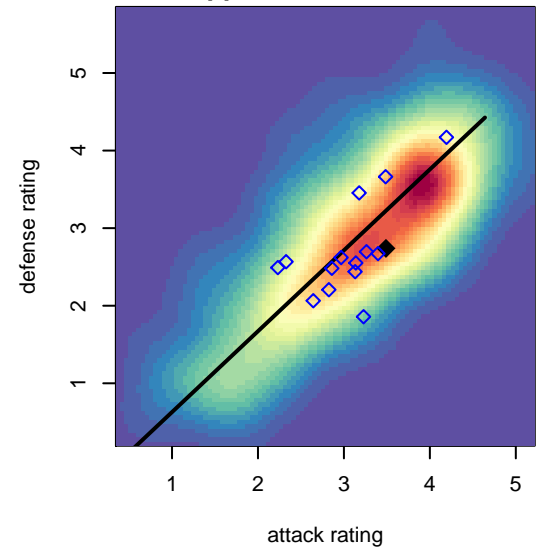

# Westside Timbers Copa B00

Westside Timbers  
 Beaverton, OR  
 B00 total strength=1699  
 attack=32.75 defense=15.47  
 spr league = Win OYS B00 Premier  
 notes= Bain 2013

alt names used:  
 Westside Timbers 00B Copa  
 WT 00B Copa  
 WESTSIDE TIMBERS SC WT B00 COPA (OR)  
 Westside Timbers 00B Copa

Venues played:  
 2016 Showcase of Champions U17/16 Platinun  
 2016 Beaverton Cup BU17 Gold  
 2016 Win OYS B00 Premier  
 2016 OYS State Cup B00

**Westside Timbers Copa B00**  
 Dots are actual minus expected GF (blue circles) and GA (red triangles).  
 Blue line is smoothed change in attack strength. Red is smoothed change in defense strength.

**attack and defense variance (black dot)  
relative to other teams  
and top 10 in region**

**attack and defense rating  
relative to others at age  
and all opponents in last 13 months**

**attack and defense rating  
relative to others at age  
and all opponents in last 13 months**

**Performance relative to 13 month average**

**Performance relative to 13 month average**

Distribution of opponents  
 Red = Lose zone, Blue = Win zone, Green = Even  
 Black line separates win/lose zones