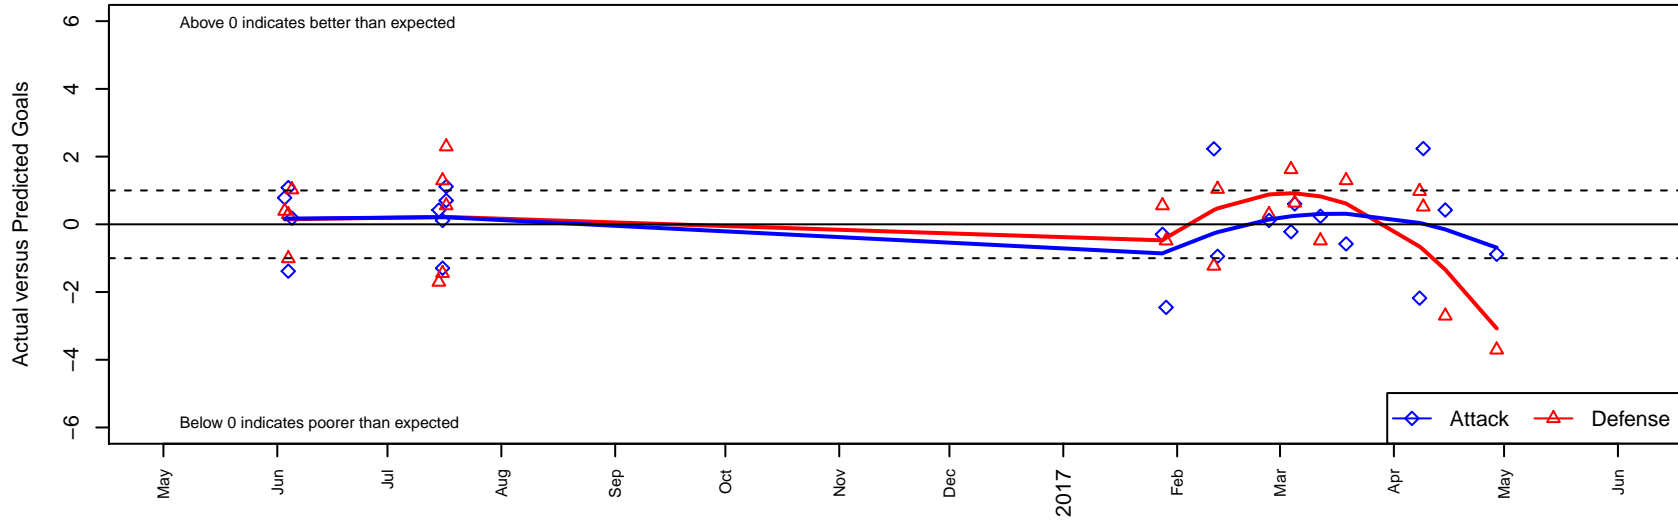

# Westside Timbers Copa B00

Westside Timbers  
 Beaverton, OR  
 B00 total strength=1699  
 attack=32.75 defense=15.47  
 spr league = Win OYS B00 Premier  
 notes= Bain 2013

alt names used:  
 Westside Timbers 00B Copa  
 WT 00B Copa  
 WESTSIDE TIMBERS SC WT B00 COPA (OR)  
 Westside Timbers 00B Copa

Venues played:  
 2016 Showcase of Champions U17/16 Platinun  
 2016 Beaverton Cup BU17 Gold  
 2016 Win OYS B00 Premier  
 2016 OYS State Cup B00

**Westside Timbers Copa B00**  
 Dots are actual minus expected GF (blue circles) and GA (red triangles).  
 Blue line is smoothed change in attack strength. Red is smoothed change in defense strength.

**attack and defense variance (black dot)  
relative to other teams  
and top 10 in region**

**attack and defense rating  
relative to others at age  
and all opponents in last 13 months**

**attack and defense rating  
relative to others at age  
and all opponents in last 13 months**

**Performance relative to 13 month average**

**Performance relative to 13 month average**

Distribution of opponents  
 Red = Lose zone, Blue = Win zone, Green = Even  
 Black line separates win/lose zones