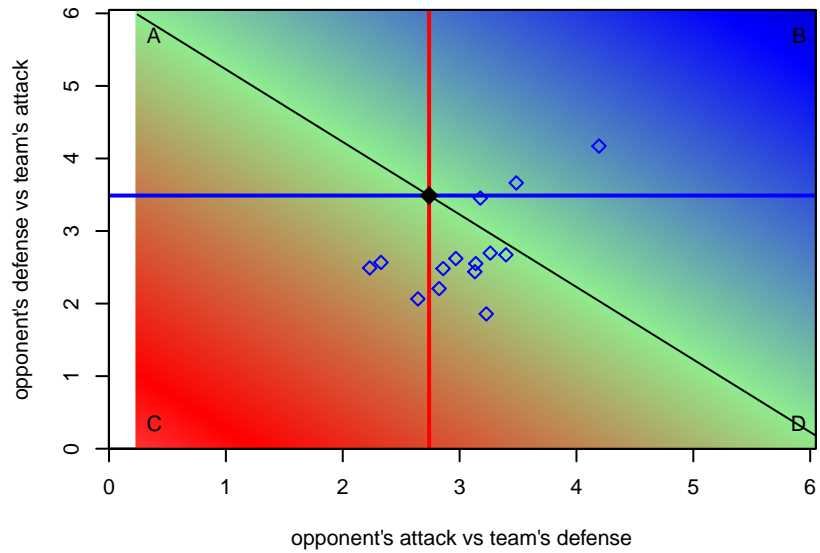

Venues played:  
 2016 Showcase of Champions U17/16 Platinun  
 2016 Beaverton Cup BU17 Gold  
 2016 Win OYS B00 Premier  
 2016 OYS State Cup B00

**Westside Timbers Copa B00**  
 Dots are actual minus expected GF (blue circles) and GA (red triangles).  
 Blue line is smoothed change in attack strength. Red is smoothed change in defense strength.

**attack and defense variance (black dot)  
relative to other teams  
and top 10 in region**

**attack and defense rating  
relative to others at age  
and all opponents in last 13 months**

**attack and defense rating  
relative to others at age  
and all opponents in last 13 months**

**Performance relative to 13 month average**

**Performance relative to 13 month average**

Distribution of opponents  
 Red = Lose zone, Blue = Win zone, Green = Even  
 Black line separates win/lose zones